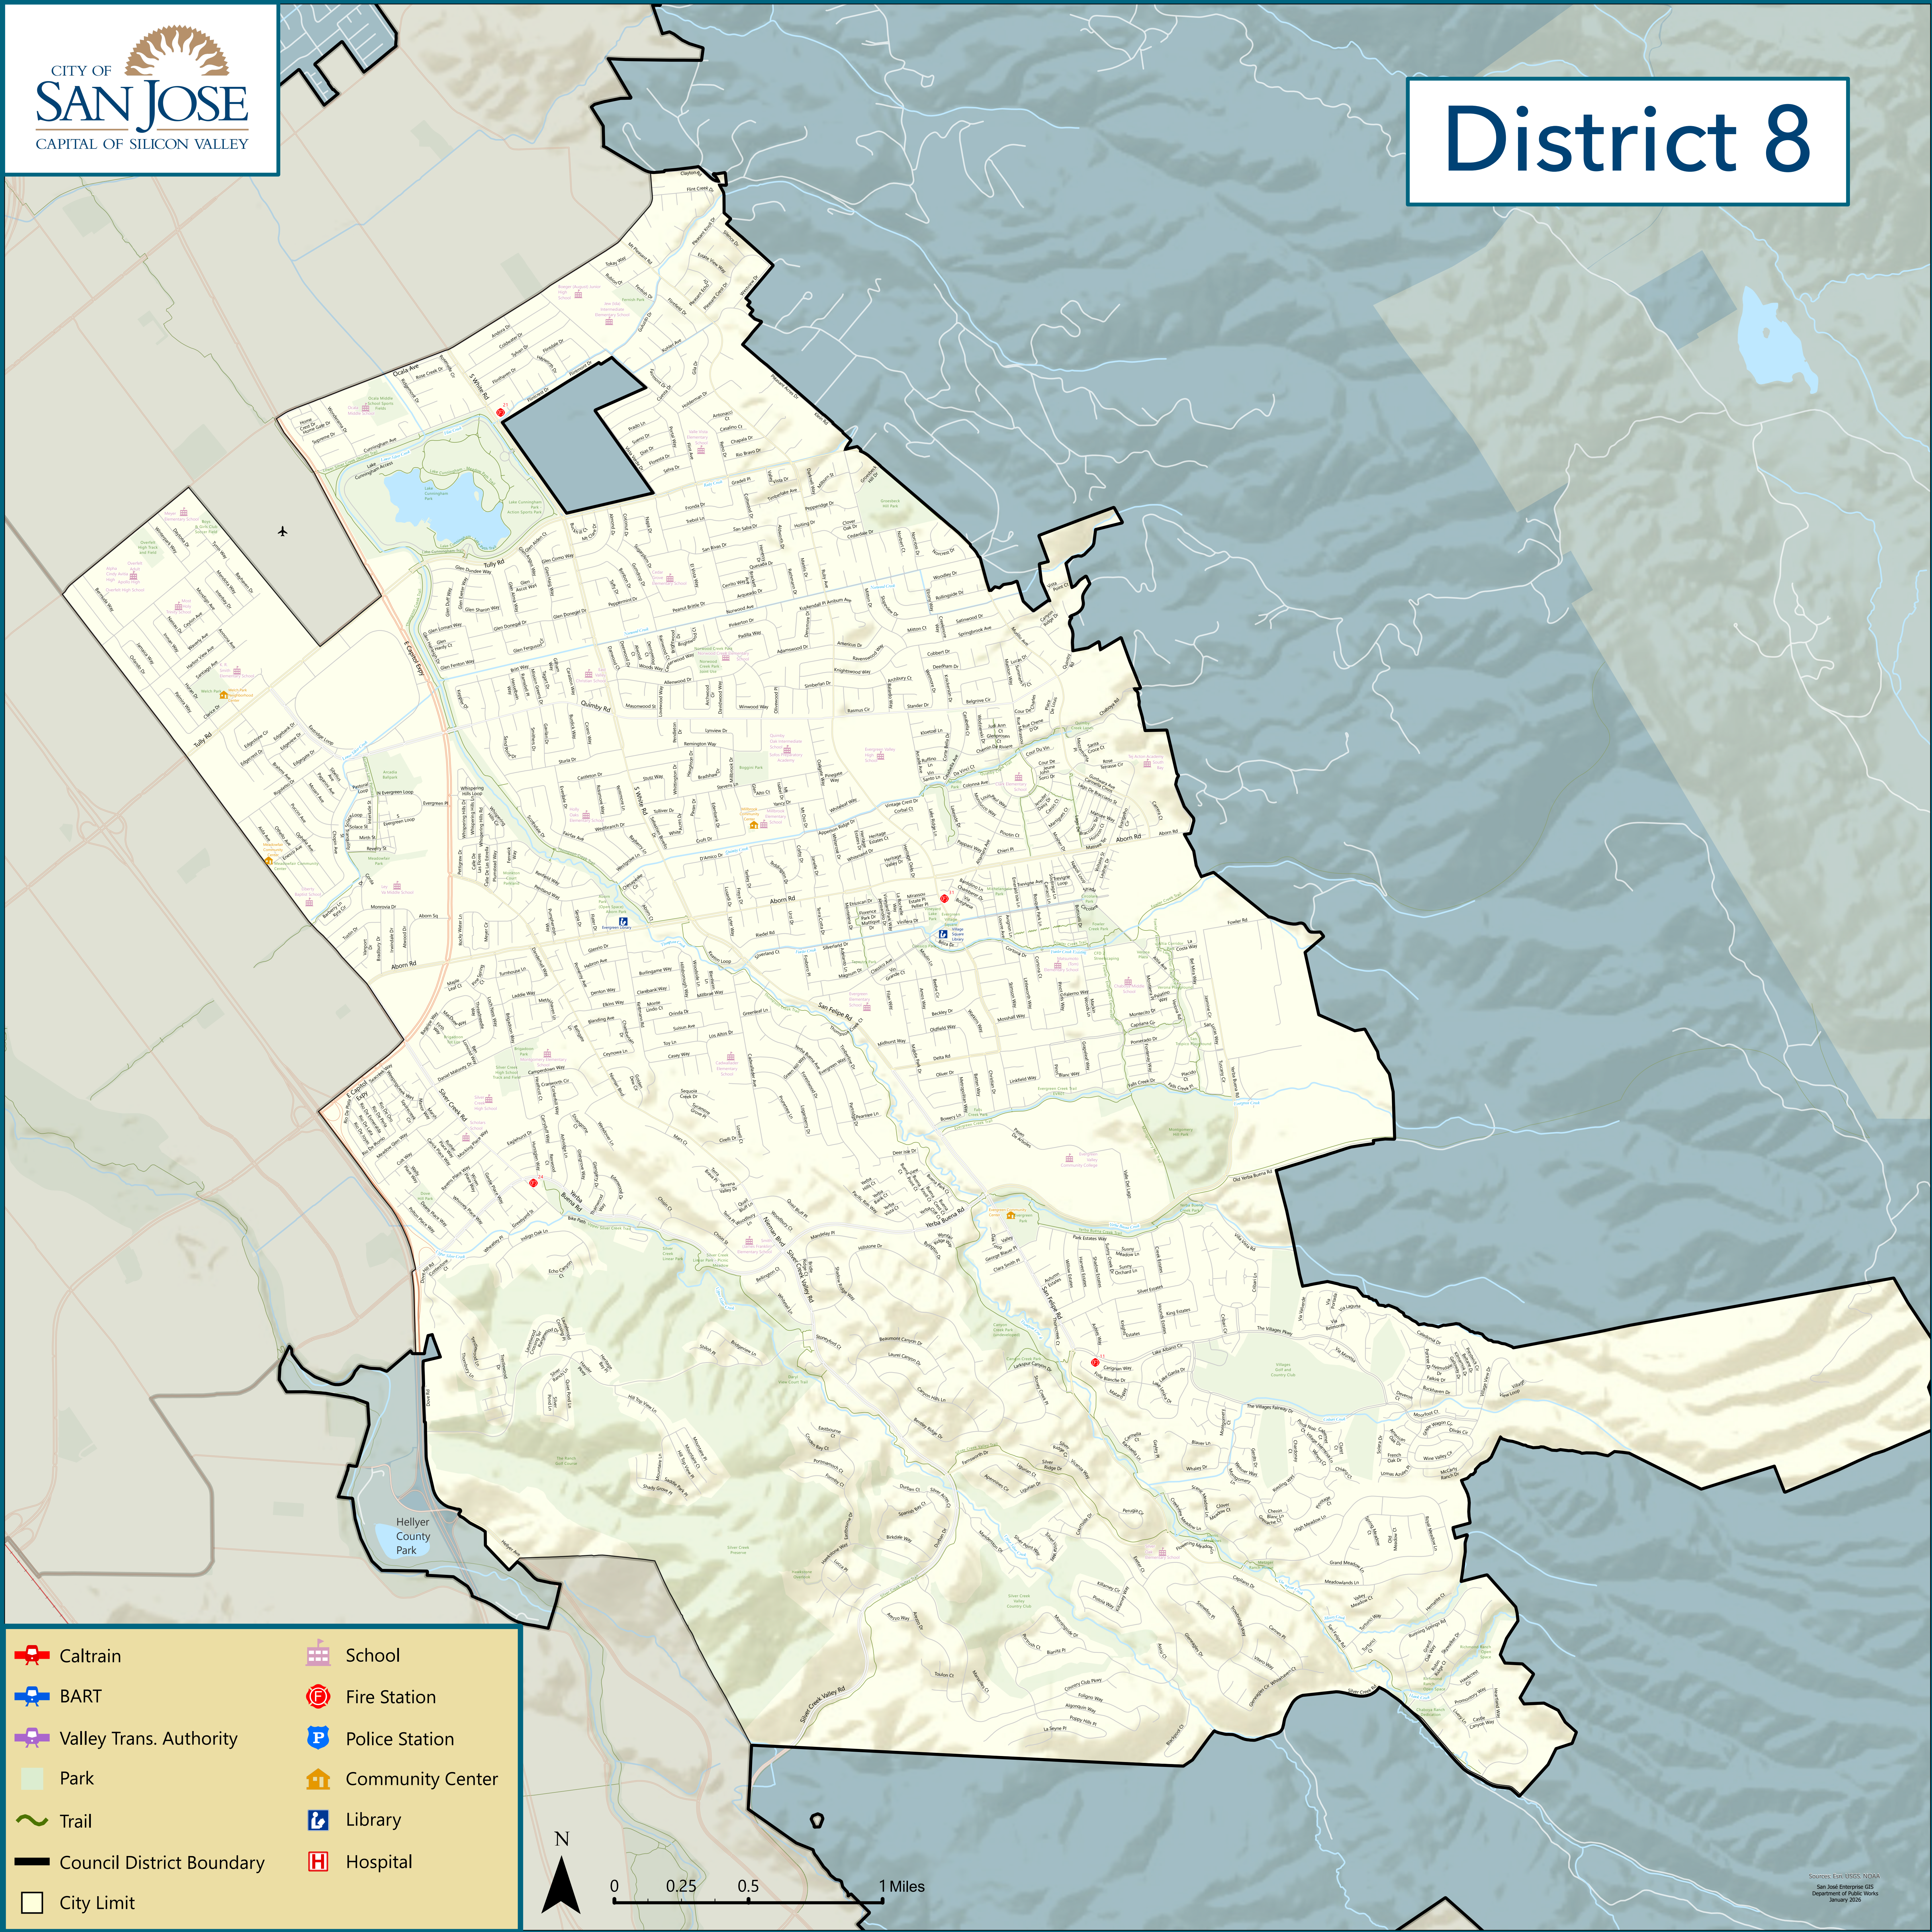

District 8

Caltrain	School
BART	Fire Station
Valley Trans. Authority	Police Station
Park	Community Center
Trail	Library
Council District Boundary	Hospital
City Limit	