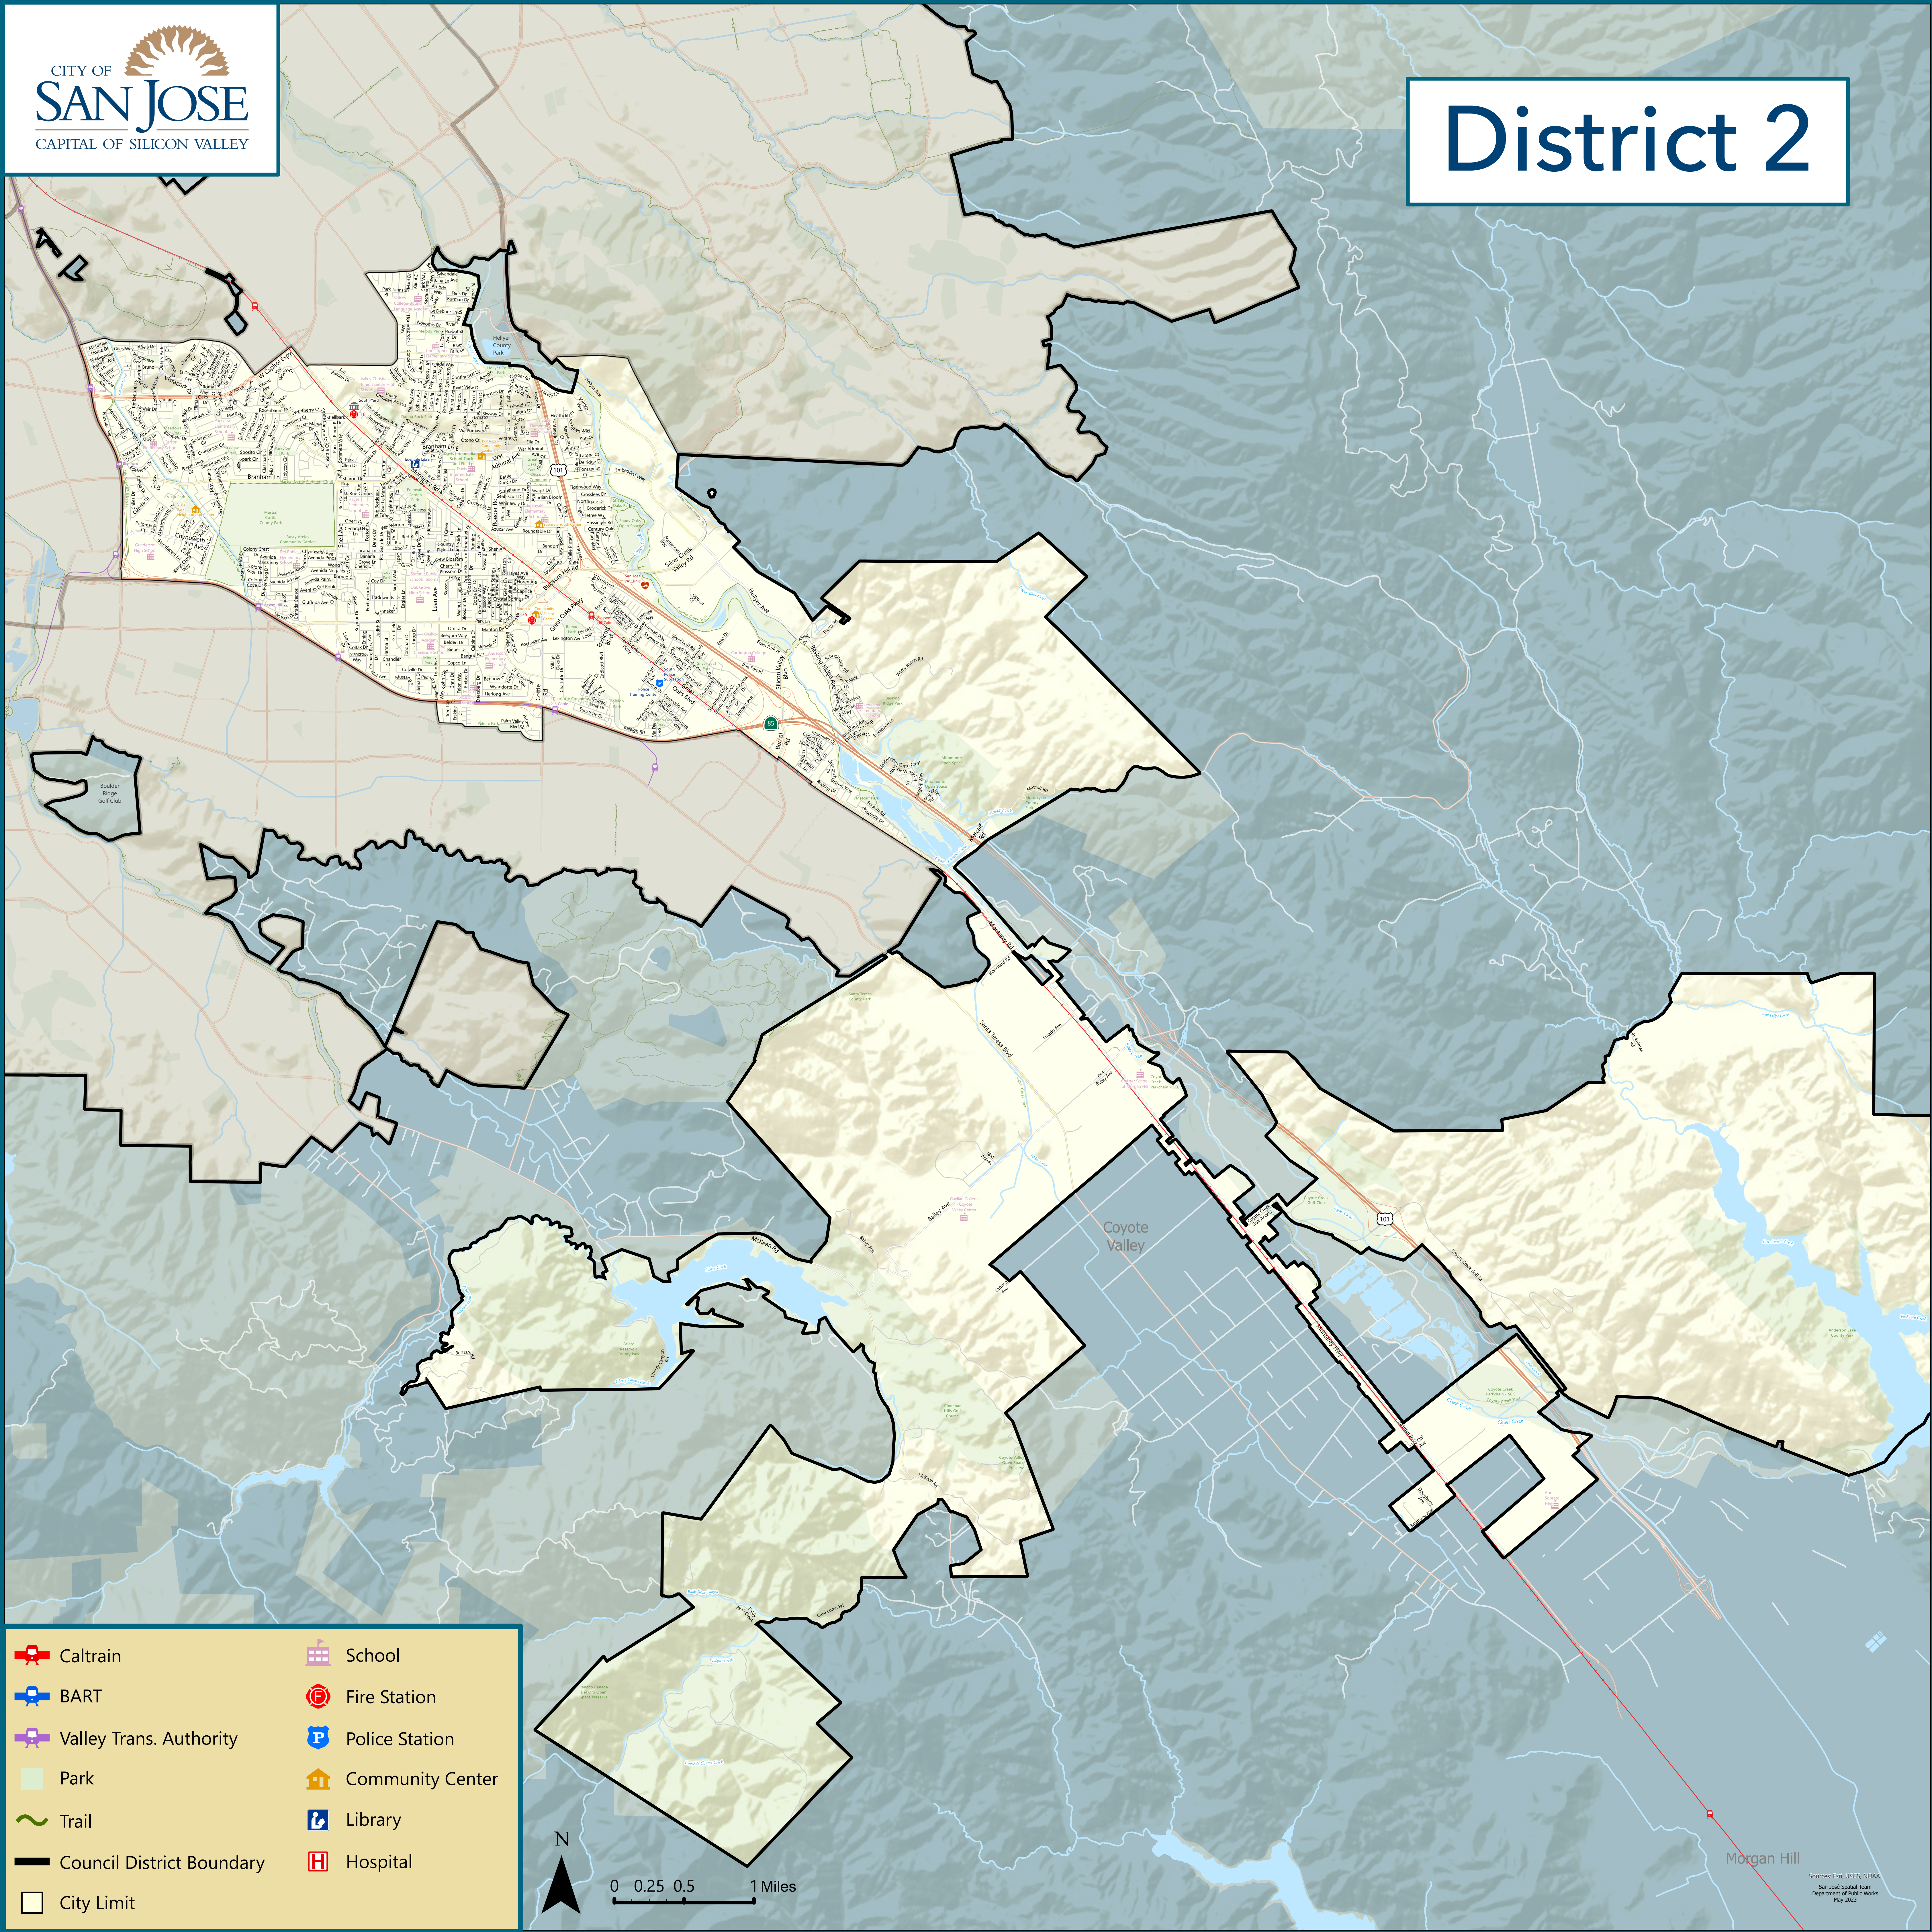

# District 2

Caltrain	School
BART	Fire Station
Valley Trans. Authority	Police Station
Park	Community Center
Trail	Library
Council District Boundary	Hospital
City Limit	