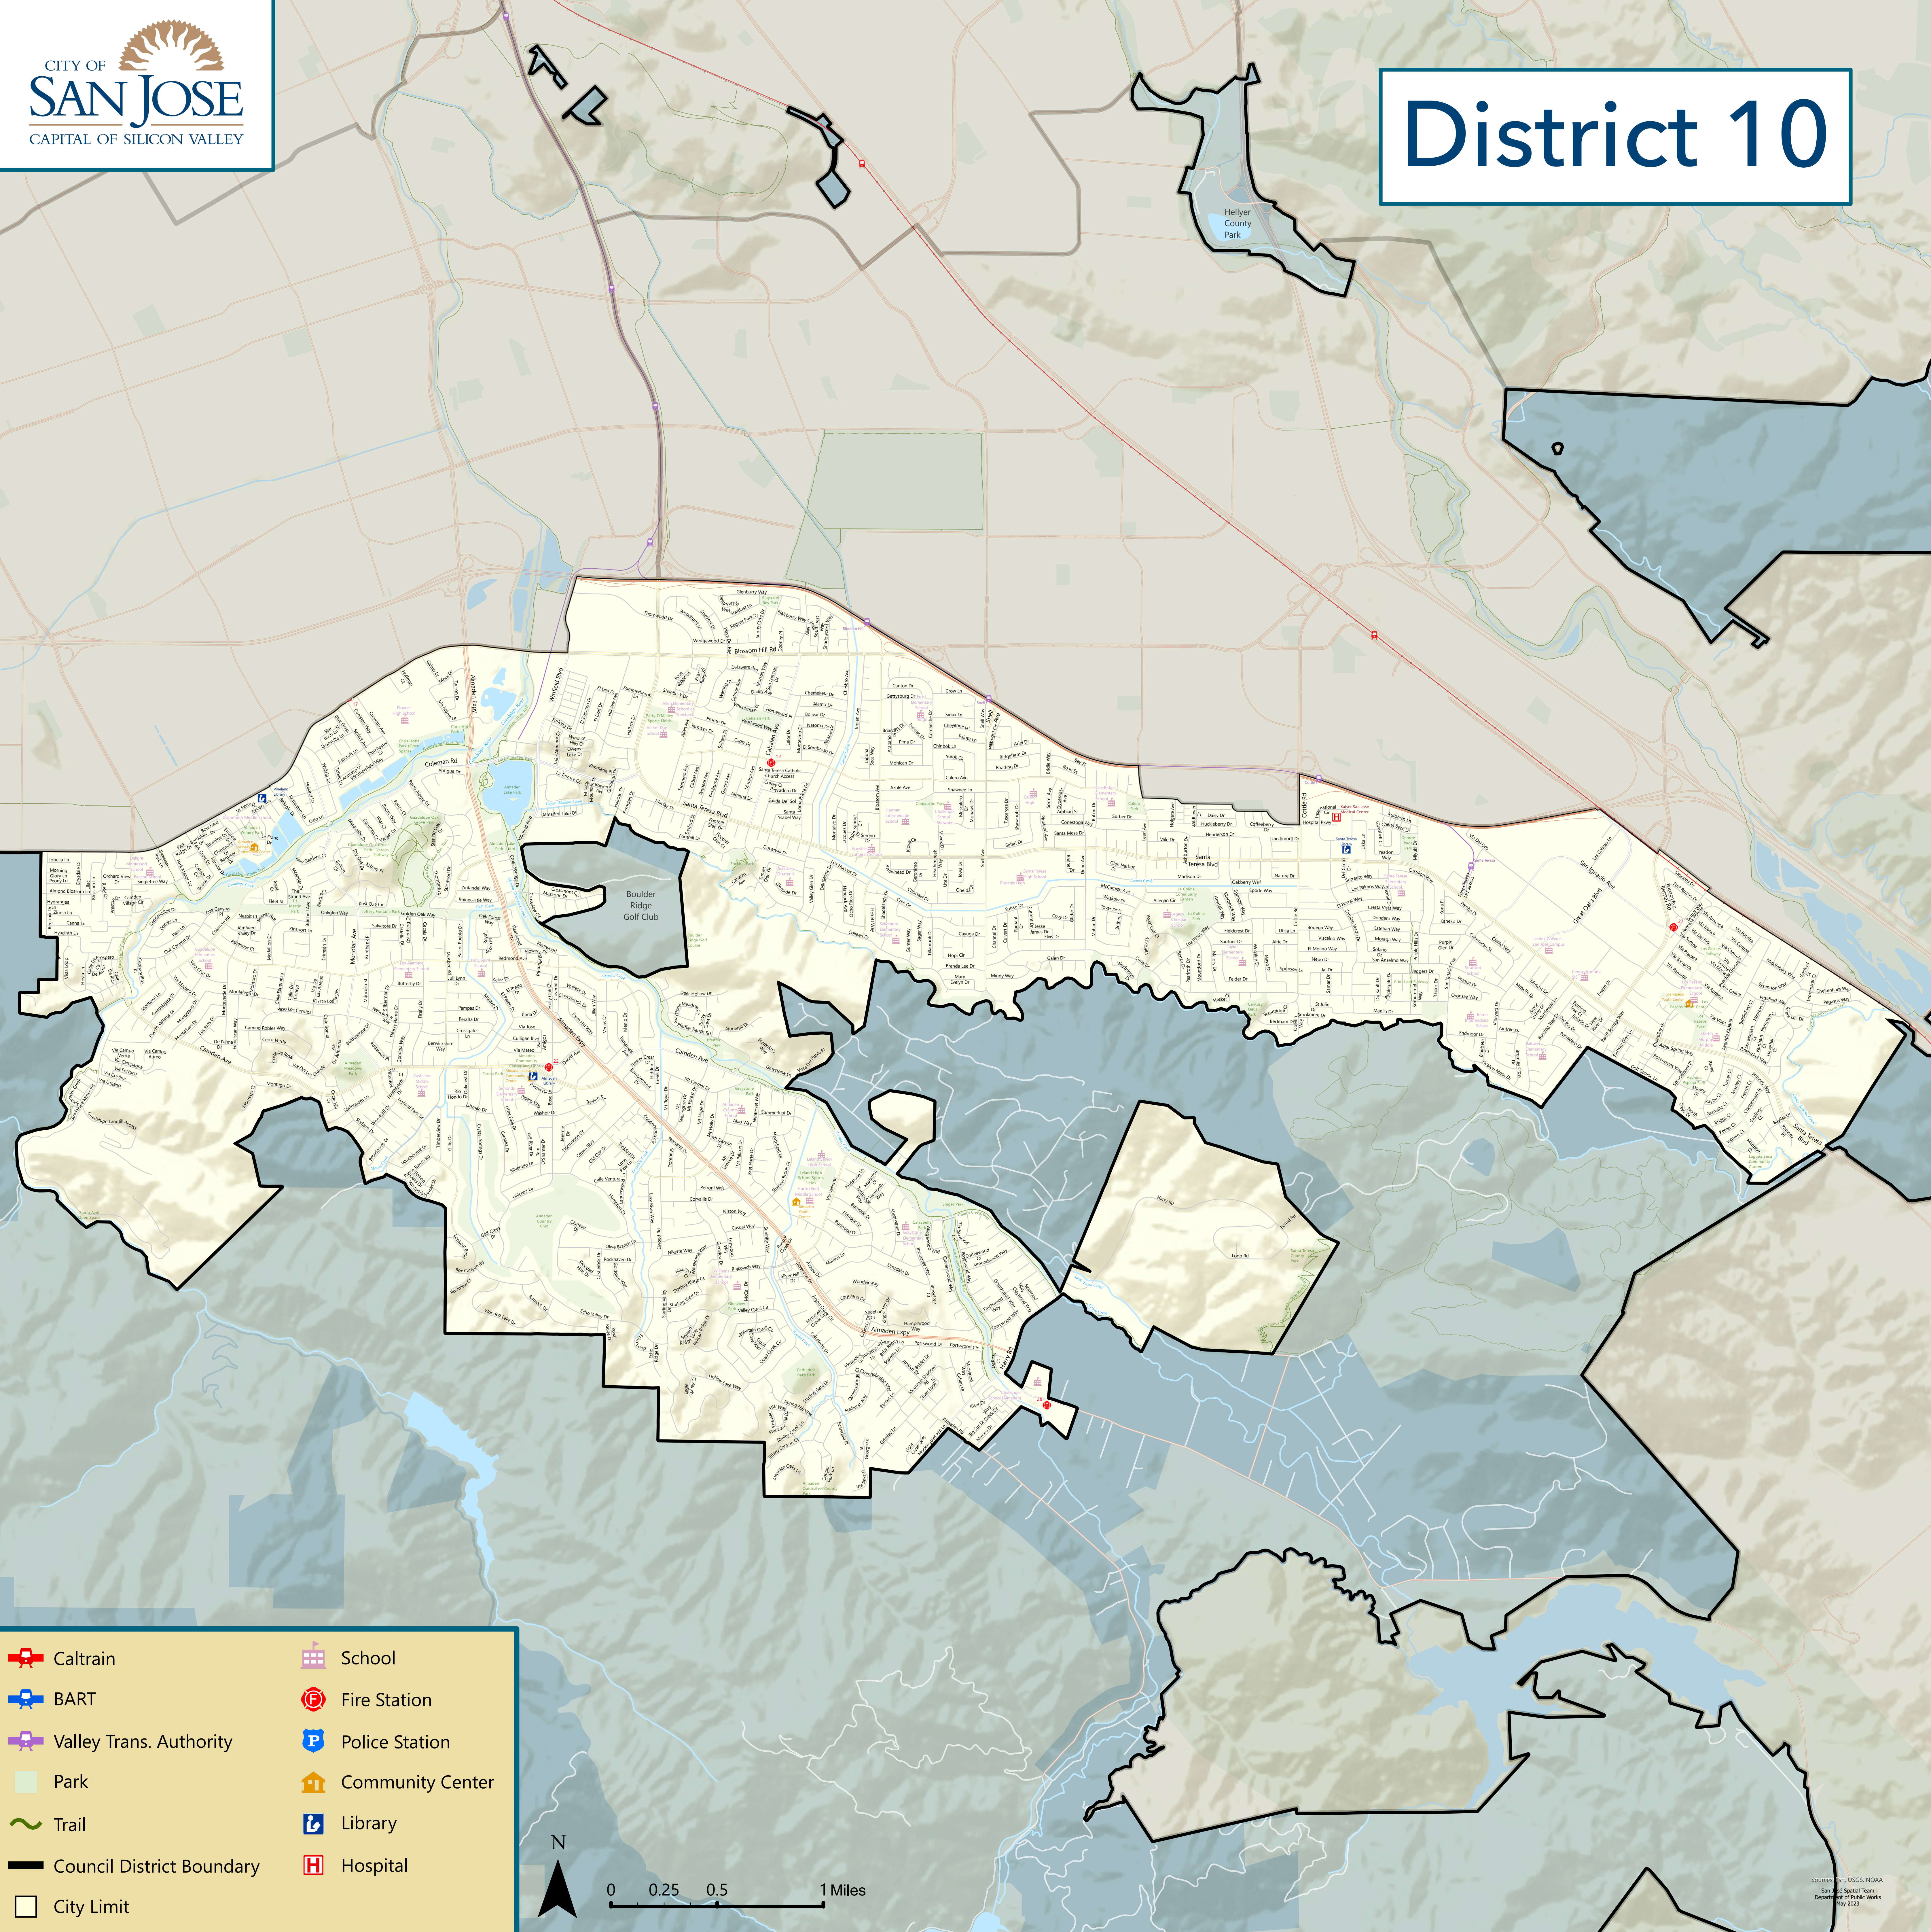

# District 10

	Caltrain		School
	BART		Fire Station
	Valley Trans. Authority		Police Station
	Park		Community Center
	Trail		Library
	Council District Boundary		Hospital
	City Limit		